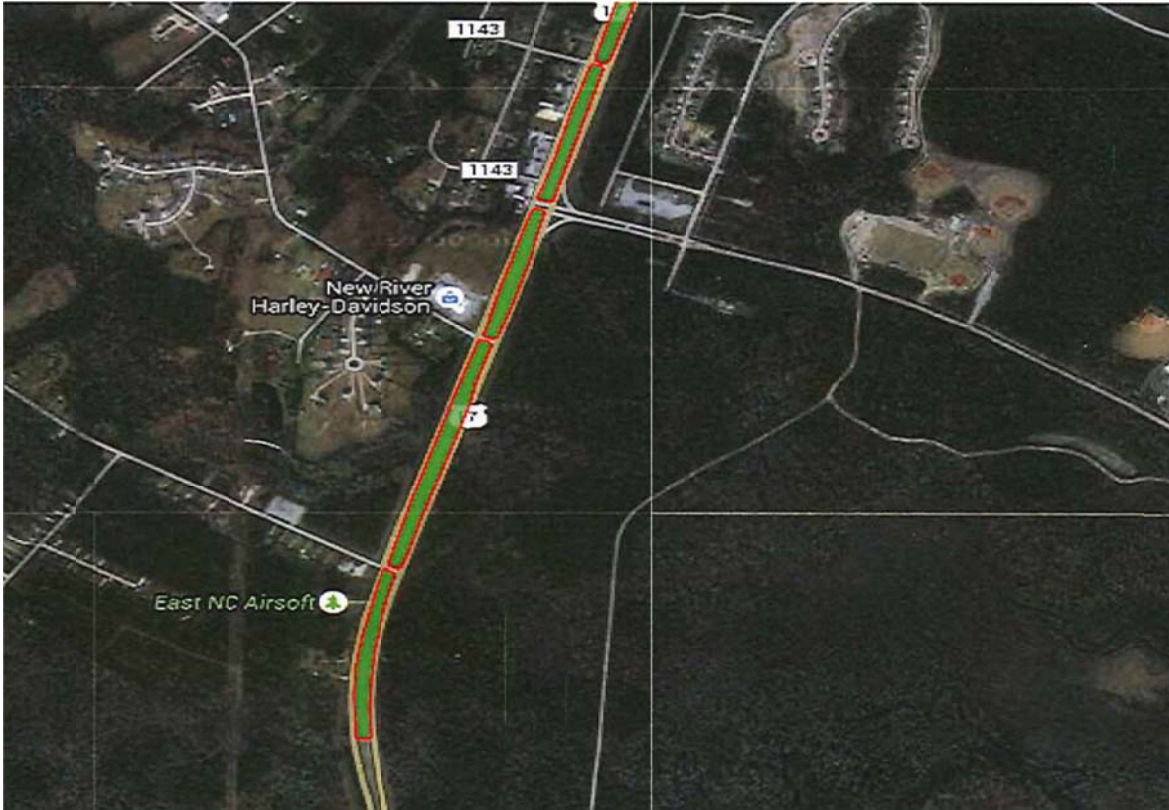

# Onslow County

US 17 NORTH AND SOUTH OF STATE ROAD 1113

US 17

NC 24

NC 24

NC 24

NC 24 ON NC 172

NC 24 ON NC 172

NC 24 WEST @ STATE ROAD 1744

NC 24 WEST @ STATE ROAD 1744

NC 53 ON WESTERN BLVD IN JACKSONVILLE

NC 53 ON WESTERN BLVD IN JACKSONVILLE

NC 24/ NC258 AT INTERSECTION AT JARMIN FORKS

PINEY GREEN RD

161 HUFF DRIVE