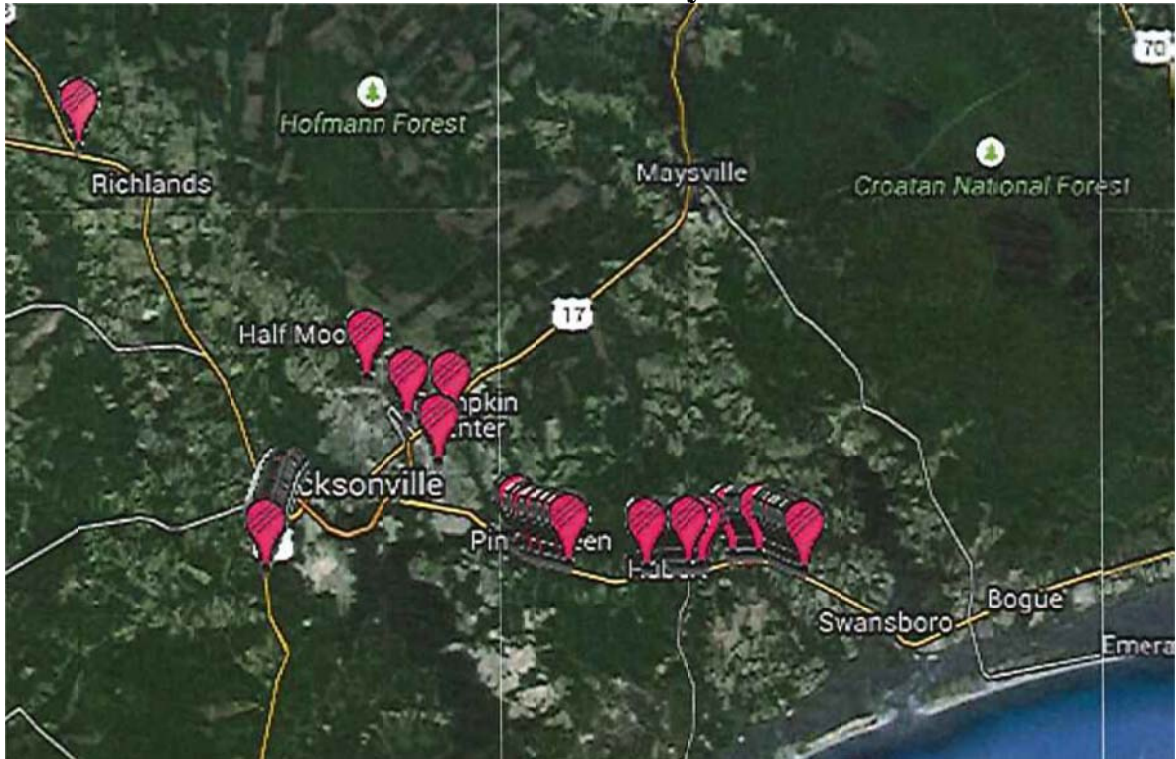

# Onslow County

US 17 NORTH AND SOUTH OF STATE ROAD 1113

US 17

NC 24

NC 24

NC 24

NC 24 ON NC 172

NC 24 ON NC 172

NC 24 WEST @ STATE ROAD 1744

NC 24 WEST @ STATE ROAD 1744

NC 53 ON WESTERN BLVD IN JACKSONVILLE

NC 53 ON WESTERN BLVD IN JACKSONVILLE

NC 24/ NC258 AT INTERSECTION AT JARMIN FORKS

PINEY GREEN RD

161 HUFF DRIVE