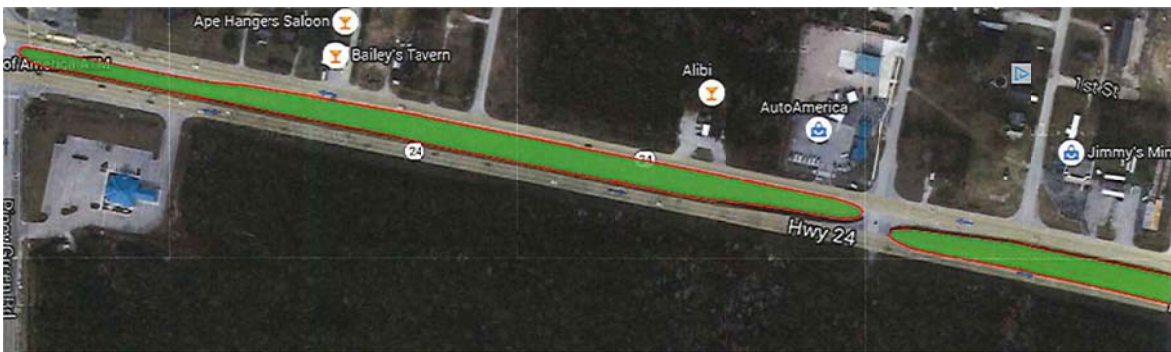

# Onslow County

US 17 NORTH AND SOUTH OF STATE ROAD 1113

US 17

NC 24

NC 24

NC 24

NC 24 ON NC 172

NC 24 ON NC 172

NC 24 WEST @ STATE ROAD 1744

NC 24 WEST @ STATE ROAD 1744

NC 53 ON WESTERN BLVD IN JACKSONVILLE

NC 53 ON WESTERN BLVD IN JACKSONVILLE

NC 24/ NC258 AT INTERSECTION AT JARMIN FORKS

PINEY GREEN RD

161 HUFF DRIVE